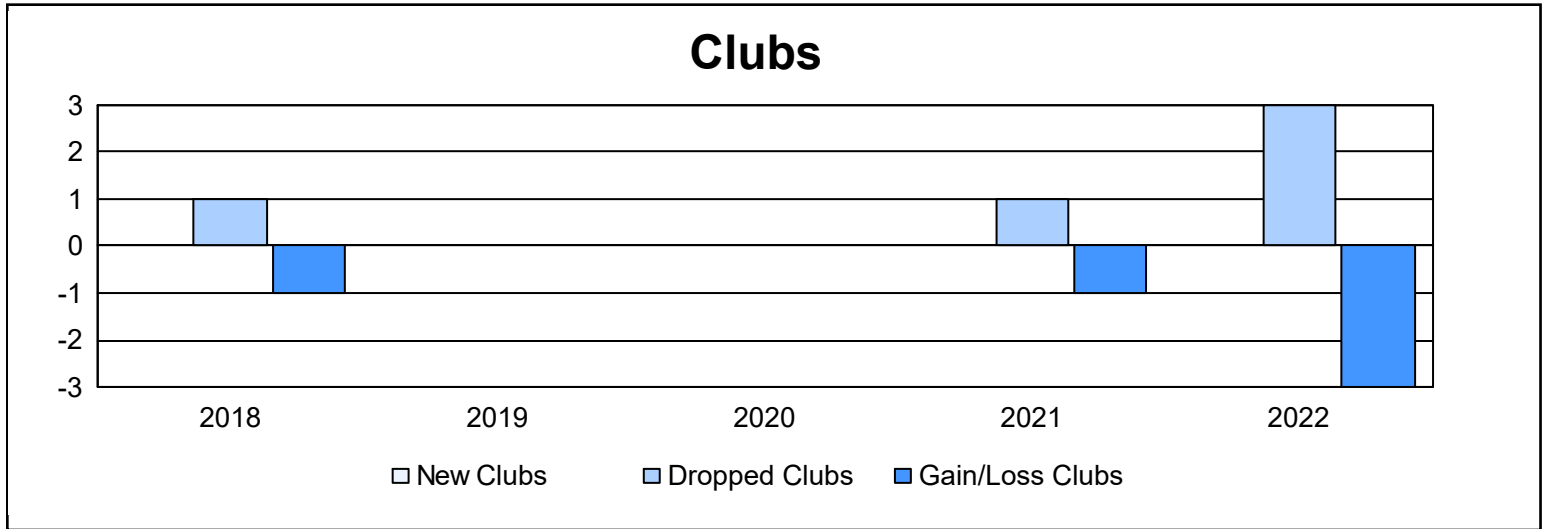

Year	New Clubs	Dropped Clubs	Gain/ Loss Clubs	New Members	Charter Members	Reinstate Members	Transfer Members	Total Member Added	Total Members Dropped	Gain/ Loss Members
2017-2018	0	1	-1	69	0	7	5	81	169	-88
2018-2019	0	0	0	87	0	1	9	97	82	15
2019-2020	0	0	0	48	0	6	2	56	99	-43
2020-2021	0	1	-1	35	2	10	0	47	96	-49
2021-2022	0	3	-3	85	3	4	12	104	140	-36
<b>Average</b>	<b>0</b>	<b>1</b>	<b>-1</b>	<b>65</b>	<b>1</b>	<b>6</b>	<b>6</b>	<b>77</b>	<b>117</b>	<b>-40</b>

### Membership Composition June 2022 Cumulative