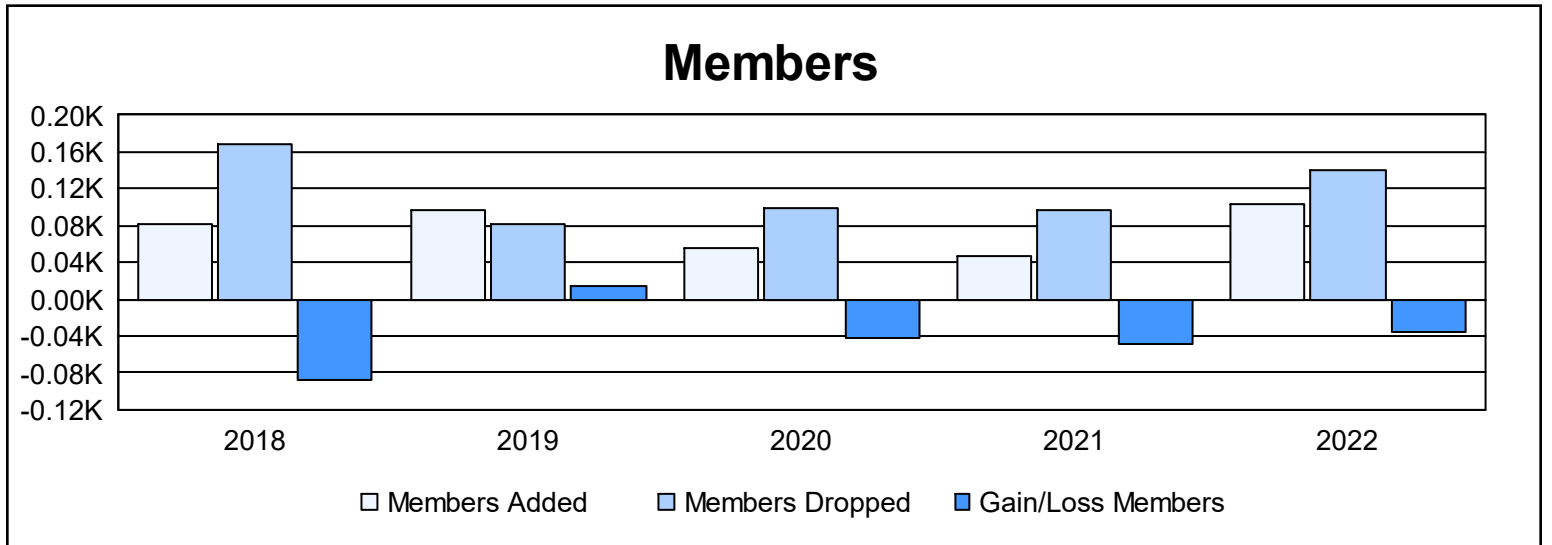

Year	New Clubs	Dropped Clubs	Gain/ Loss Clubs	New Members	Charter Members	Reinstate Members	Transfer Members	Total Member Added	Total Members Dropped	Gain/ Loss Members
2017-2018	0	1	-1	69	0	7	5	81	169	-88
2018-2019	0	0	0	87	0	1	9	97	82	15
2019-2020	0	0	0	48	0	6	2	56	99	-43
2020-2021	0	1	-1	35	2	10	0	47	96	-49
2021-2022	0	3	-3	85	3	4	12	104	140	-36
<b>Average</b>	<b>0</b>	<b>1</b>	<b>-1</b>	<b>65</b>	<b>1</b>	<b>6</b>	<b>6</b>	<b>77</b>	<b>117</b>	<b>-40</b>

### Membership Composition June 2022 Cumulative